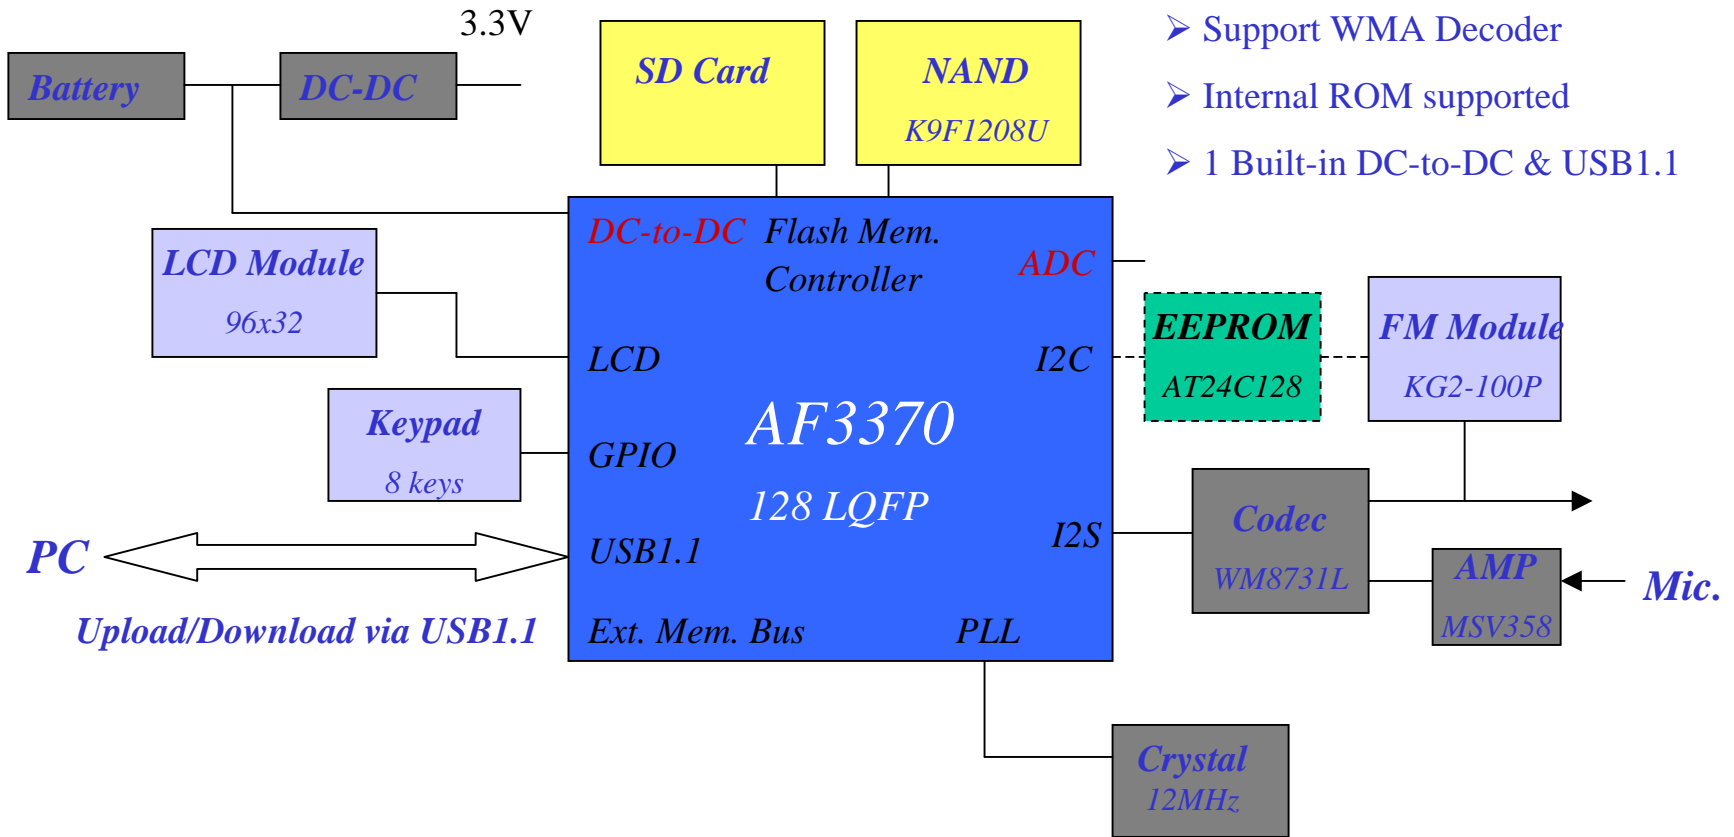

6 in 1 +WMA+USB1.1

- High Performance: 100MIPS
- Support MP3 Decoder/Encoder
- Support WMA Decoder
- Internal ROM supported
- 1 Built-in DC-to-DC & USB1.1