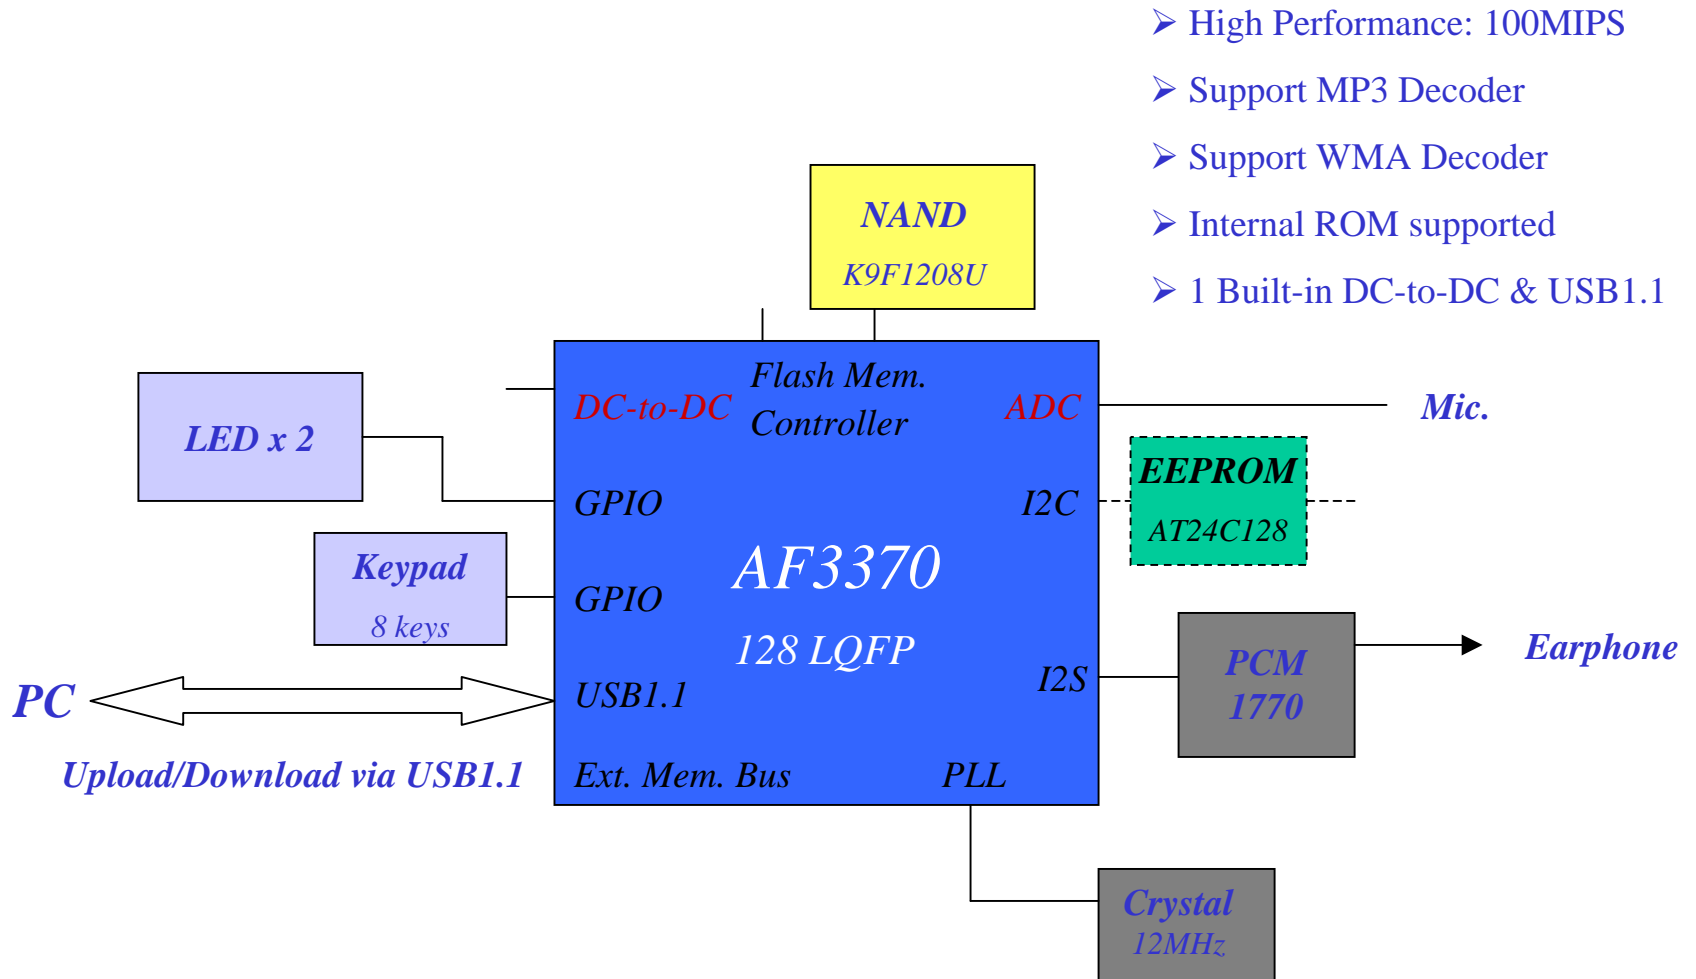

Pen drive +MP3/WMA+USB1.1

- High Performance: 100MIPS
- Support MP3 Decoder
- Support WMA Decoder
- Internal ROM supported
- 1 Built-in DC-to-DC & USB1.1