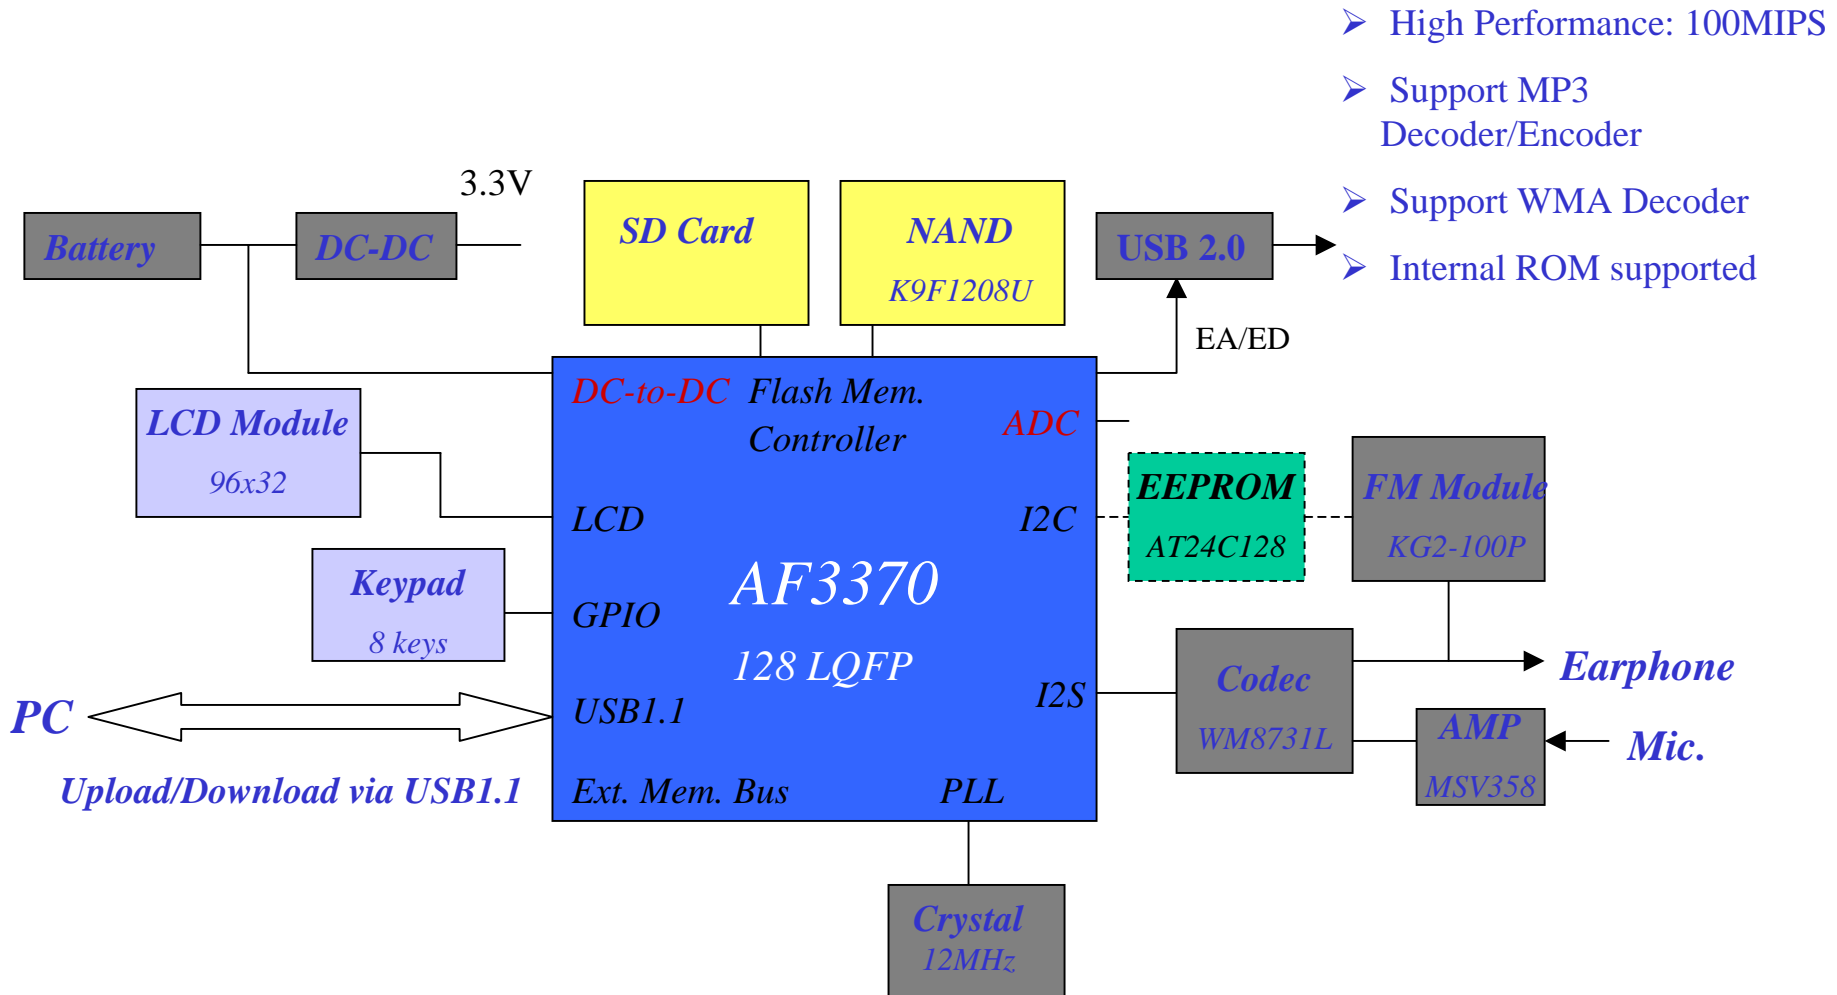

# 6 in 1 +WMA+USB2.0

- High Performance: 100MIPS
- Support MP3 Decoder/Encoder
- Support WMA Decoder
- Internal ROM supported