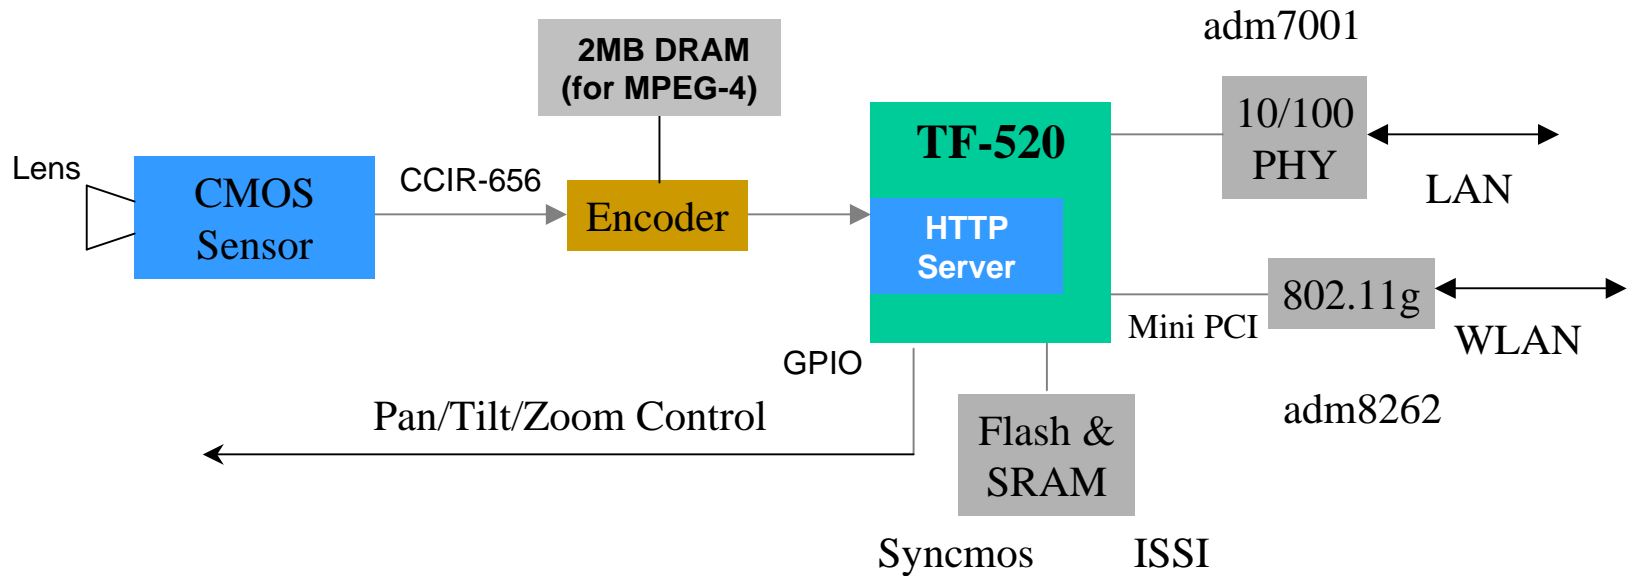

Network Camera Block Diagram

BOM \$ (JPEG), \$ (MPEG4)

M-JPEG Encoder: Winbond W99688, Sunplus SPCA550

MPEG-4 Encoder: WIS GO7007SB, VWeb VW2010

CMOS Sensor: OV7648